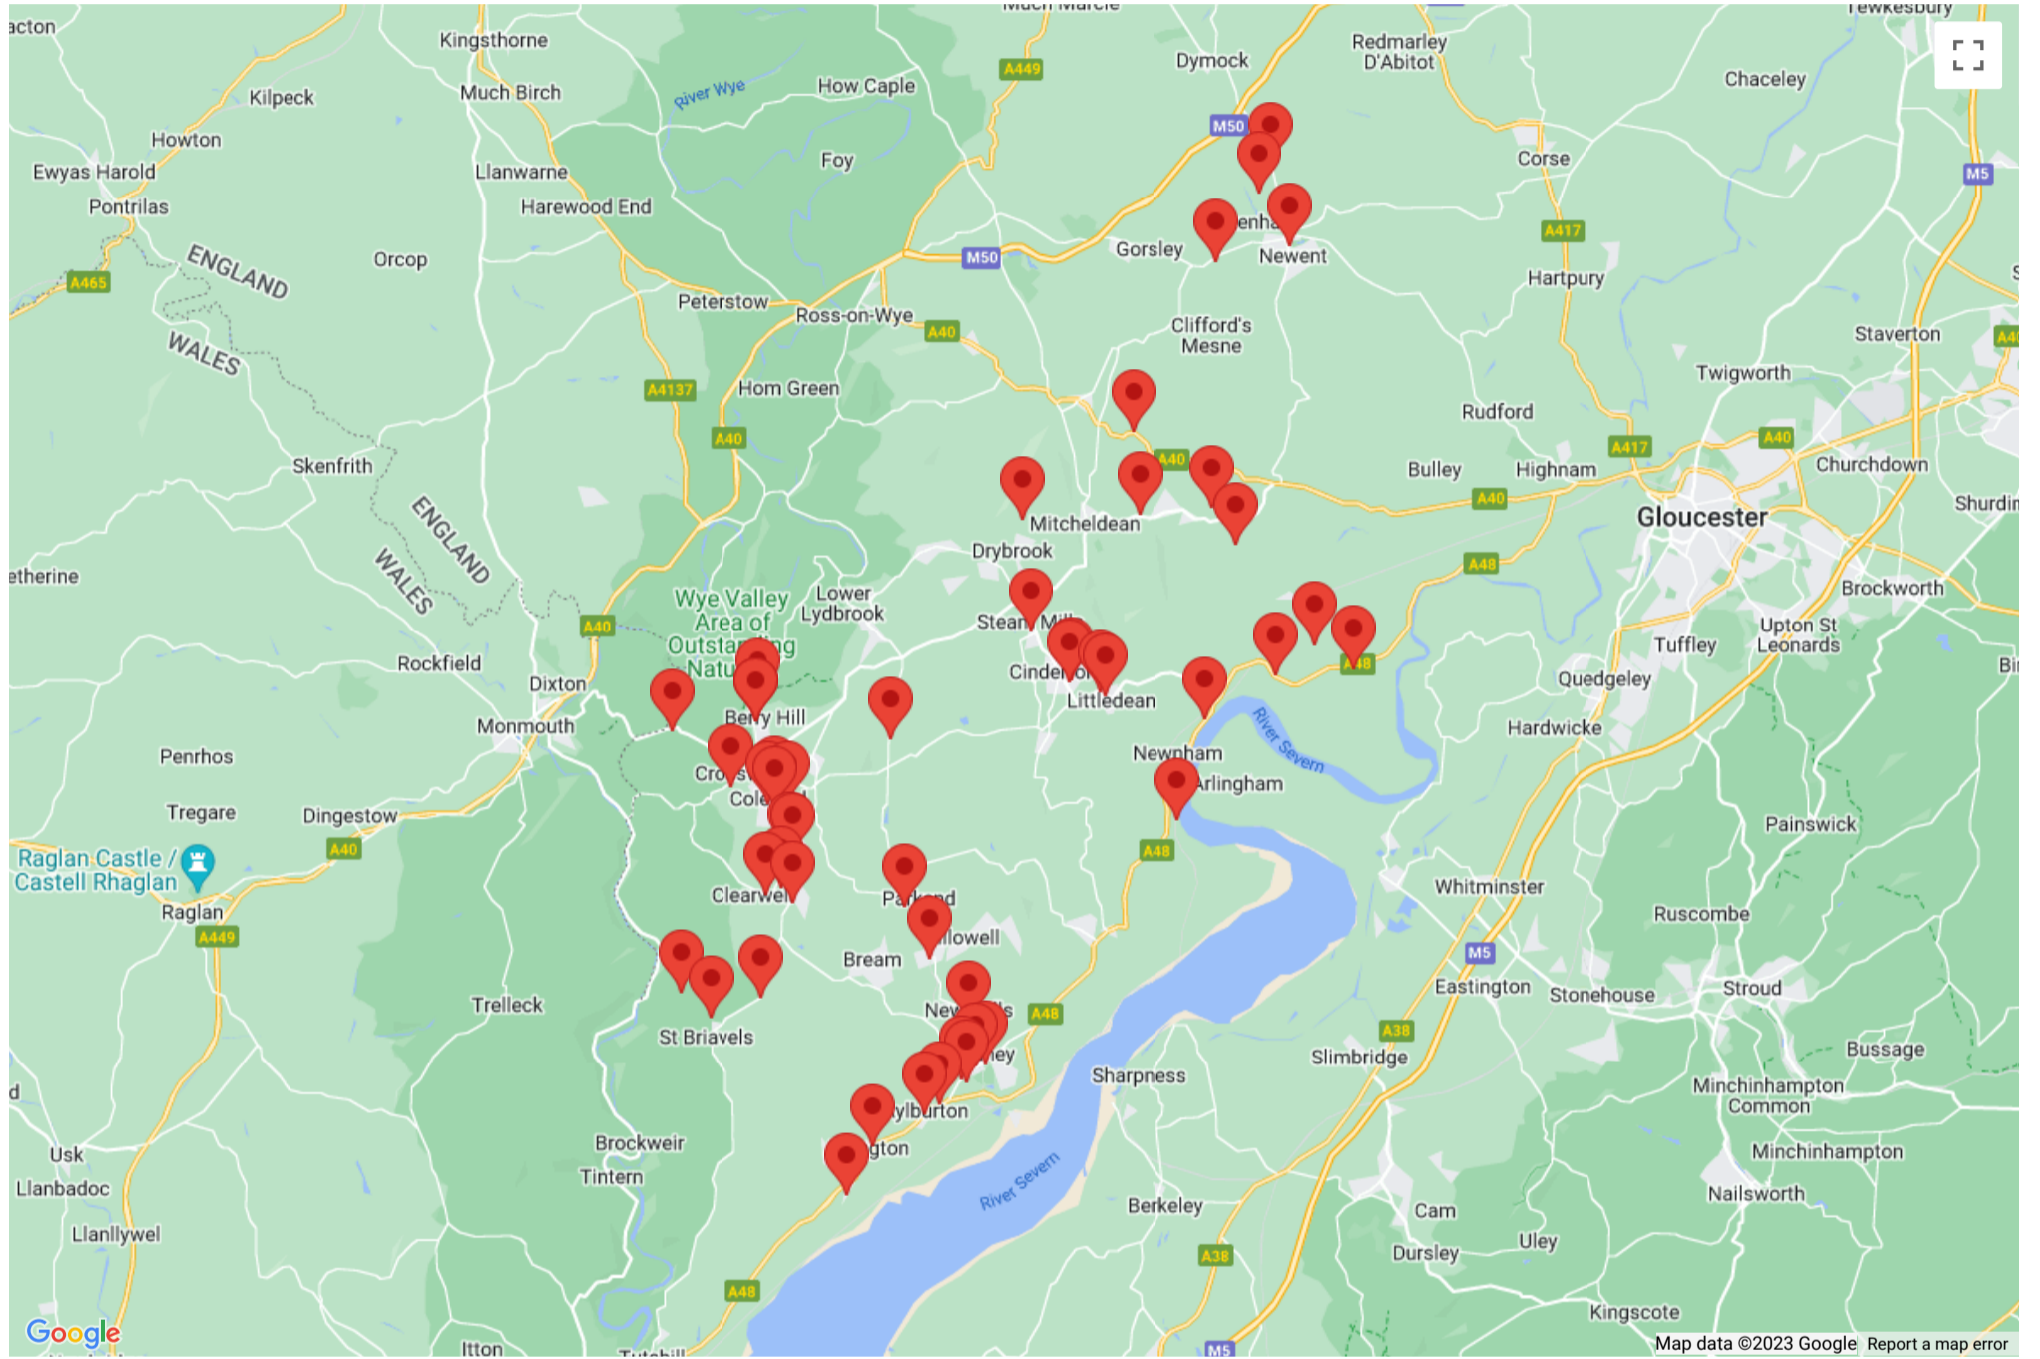

[8113] Newent Town Guide 2023

Date:	21 Apr 2023	Customer:	Newent Town Council
Rep:	Dominic Tancock		Annexe Building Newent Community
Print Type:	Leaflet - DL		Centre Ross Road
Estimated Qty:	5,000		Newent
Campaign:	01 Jun 2023 to 31 Aug 2023 (3 months)		Gloucestershire
			GL18 1BD

Map Outlets

(© Glide Media Ltd 2023) - This document is confidential and entirely the intellectual property of Glide Media Ltd. As such it is covered by copyright and database right law. This copy is intended for the exclusive attention of the Glide Client it is addressed to and is for review only. It must not be copied, disclosed to a third party or used for any other purpose.

Glide Media Ltd, Unit 4, Cheltenham Enterprise Centre, Central Way Cheltenham, GL51 8JW. Company No. 3674221 VAT Reg. 709638312